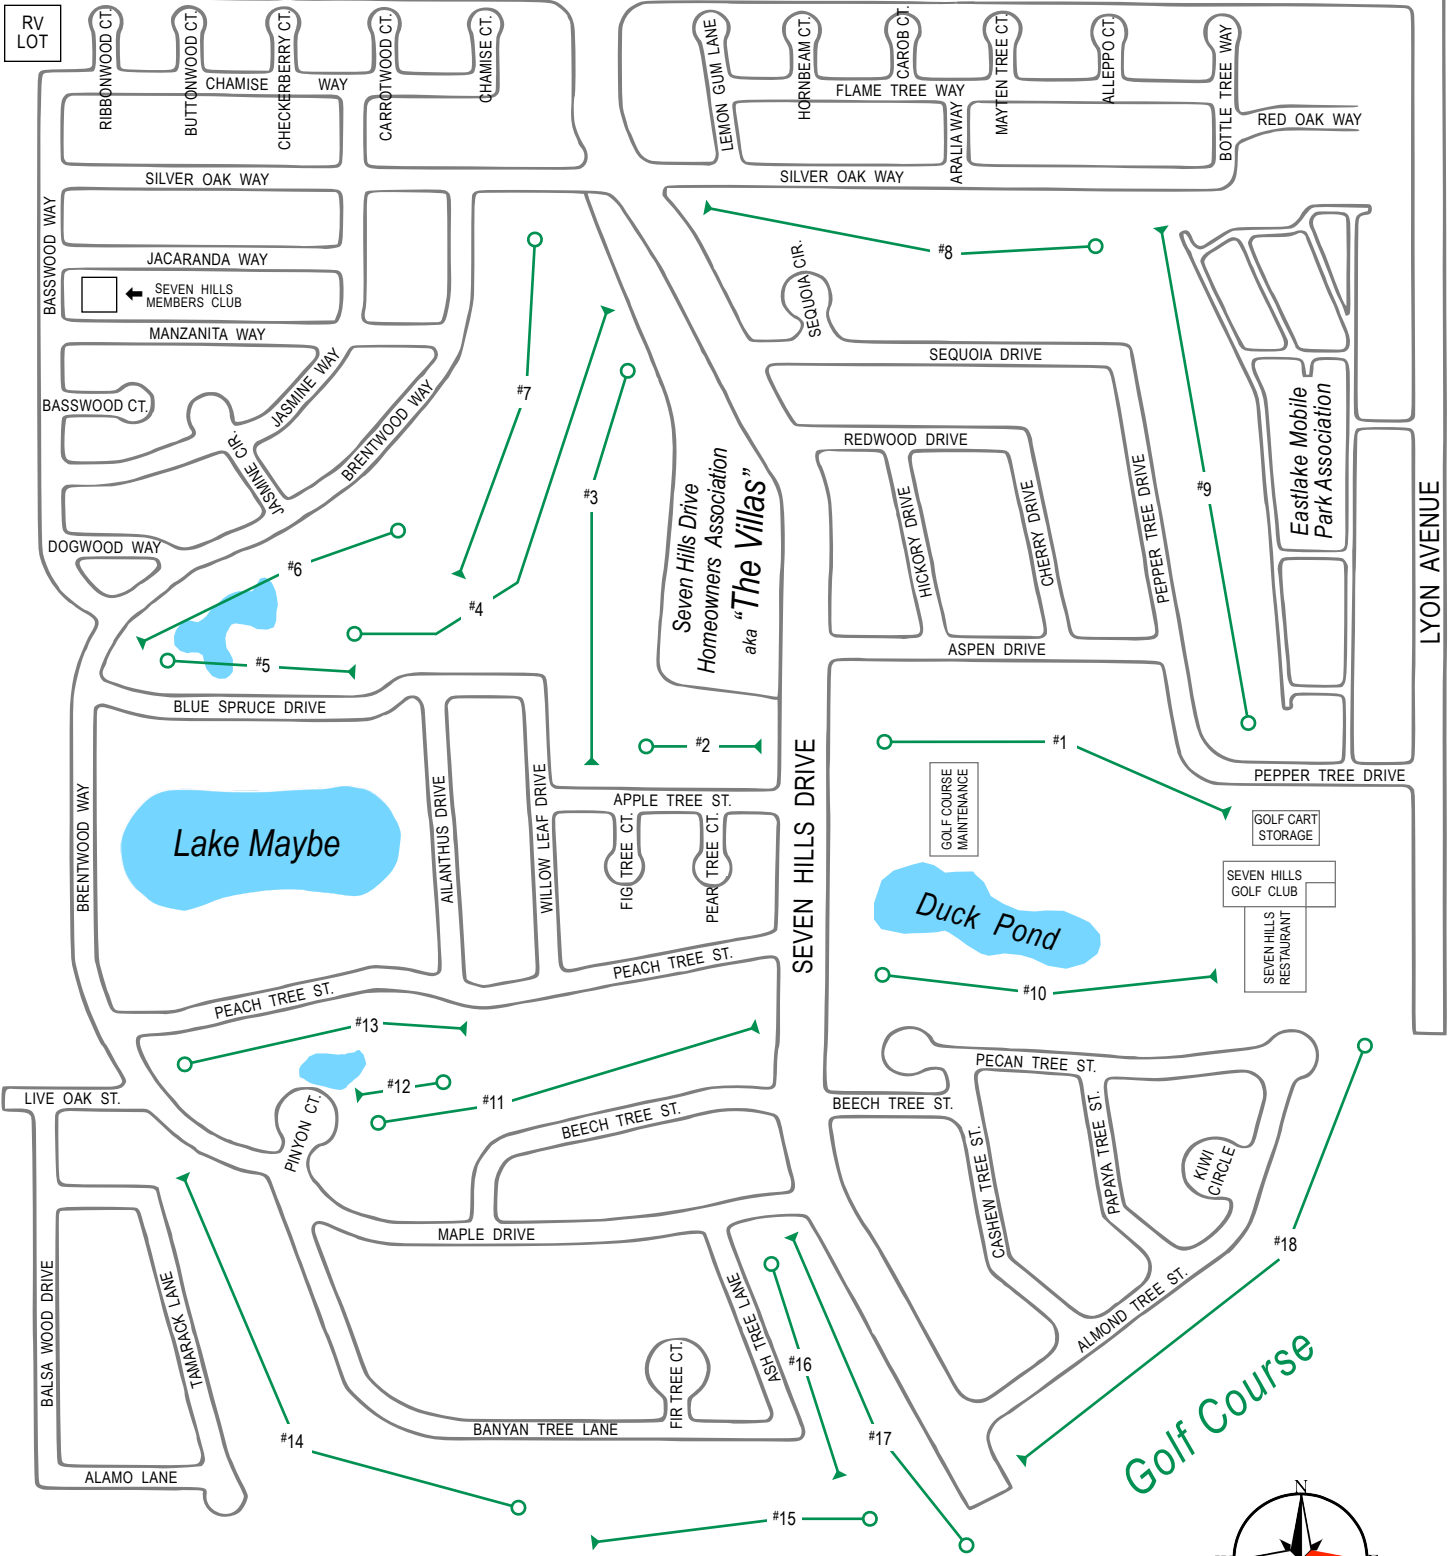

KIRBY ST.

STETSON AVENUE

Golf Course

Golf Course